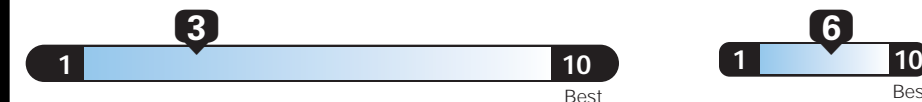

This vehicle emits 502 grams CO2 per mile. The best emits 0 grams per mile (tailpipe only). Producing and distributing fuel also creates emissions; learn more at fuel economy.gov

Actual results will vary for many reasons, including driving conditions and how you drive and maintain your vehicle. The average new vehicle gets 26 MPG and cost $7,000 to fuel over 5 years. Cost estimates are based on 15,000 miles per year at $2.45 per gallon. MPGe is miles per gasoline gallon equivalent. Vehicle emissions are a significant cause of climate change and smog.

fuel economy.gov

Calculate personalized estimates and compare vehicles

Smartphone QR Code™

GOVERNMENT 5-STAR SAFETY RATINGS

Overall Vehicle Score

Not Rated

Based on the combined ratings of frontal, side, and rollover. Should ONLY be compared to other vehicles of similar size and weight.

Frontal Crash

Driver Passenger

★★★
★★

Based on the risk of injury in a frontal impact. Should ONLY be compared to other vehicles of similar size and weight.

Side Crash

Front seat Rear seat

Not Rated
Not Rated

Based on the risk of injury in a side impact.

Rollover

★★★

Based on the risk of rollover in a single-vehicle crash.

Star ratings range from 1 to 5 stars (★★★★★) with 5 being the highest.

Source: National Highway Traffic Safety Administration (NHTSA)

www.safercar.gov or 1-888-327-4236

The safety ratings above are based on Federal Government tests of particular vehicles equipped with certain features and options. The performance of this vehicle may differ.

PARTS CONTENT INFORMATION

FOR VEHICLES IN THIS CARLINE:

U.S./CANADIAN PARTS CONTENT: 75%
NOTE: PARTS CONTENT DOES NOT INCLUDE FINAL ASSEMBLY, DISTRIBUTION, OR OTHER NON-PARTS COSTS.

FOR THIS VEHICLE:

FINAL ASSEMBLY POINT:
TOLEDO, OHIO, U.S.A.

COUNTRY OF ORIGIN:

ENGINE: UNITED STATES
TRANSMISSION: GERMANY